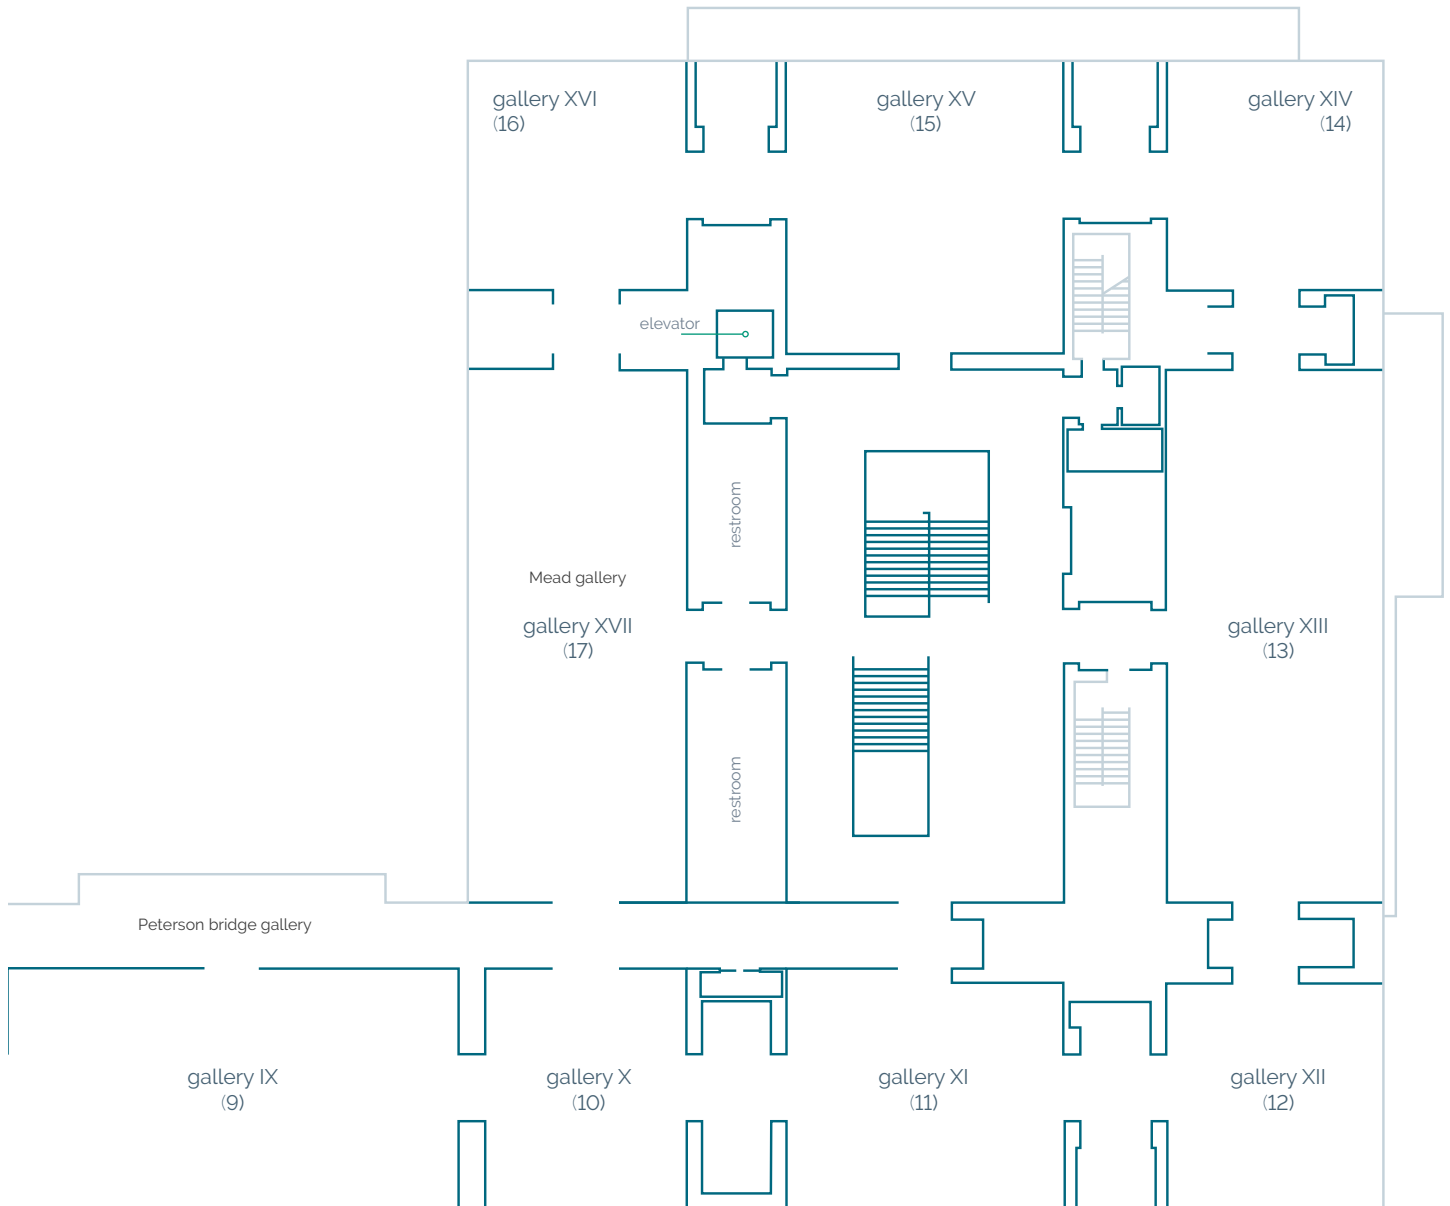

CHAZEN BUILDING  
ground level

ELVEHJEM BUILDING  
level two  
CLOSED FALL TERM 2020

CHAZEN BUILDING  
level two

ELVEHJEM BUILDING  
BRITTINGHAM GALLERIES

level three

**CLOSED FALL TERM 2020**

CHAZEN BUILDING  
level three

ELVEHJEM BUILDING  
level four  
CLOSED FALL TERM 2020