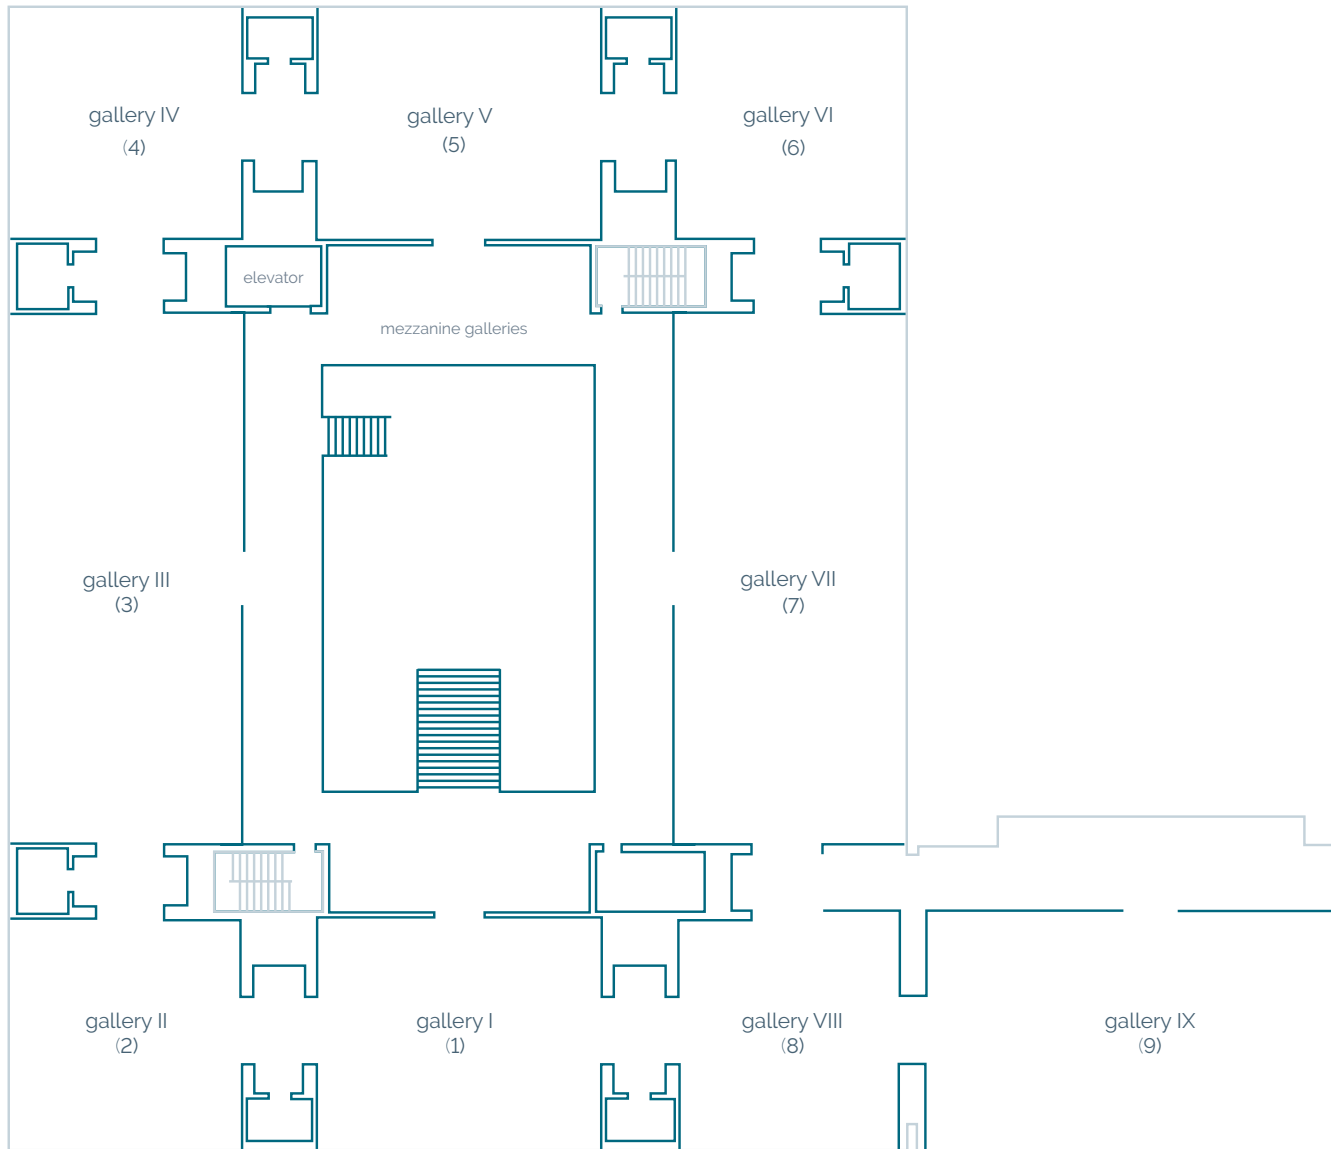

CHAZEN BUILDING  
ground level

ELVEHJEM BUILDING  
level two  
CLOSED FALL TERM 2020

CHAZEN BUILDING  
level two

ELVEHJEM BUILDING  
BRITTINGHAM GALLERIES

level three

**CLOSED FALL TERM 2020**

CHAZEN BUILDING  
level three

ELVEHJEM BUILDING  
level four  
CLOSED FALL TERM 2020